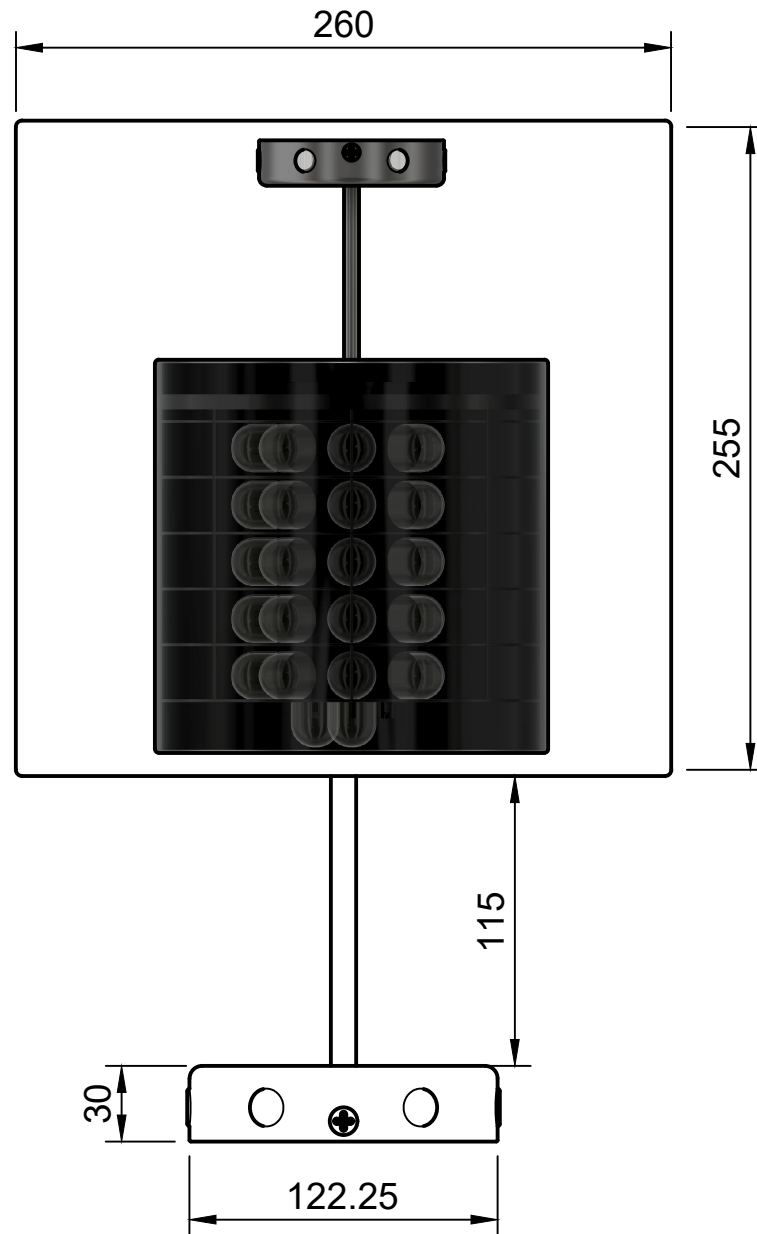

# LED Tech Solutions

DC-DC Drivers

Solar Cell Diffuser

LED

Ceiling Mount/Stand

Cable Carrier

Smoke/CO/Heat Detector

Dept. Design	Technical reference Macroscopic	Created by ROON TECH 14/04/2024	Approved by CJR 14/04/2024
LED Tech Self-Powered Lamp/Ceiling Fixture		Document type Drawing	Document status Complete
		Title LED Tech Lamp	DWG No. 001
Rev.	Date of issue 14/04/2024	Sheet 1/1	